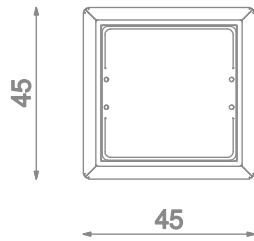

Information about the product

Dimensions	45 x 45 cm
Overall height	45 cm
Availability of spare parts	Yes

1:20

Materials

Solid construction made of blacksteel S235JR, powder galvanized and powder coated.

Perforated stainless steel sheet powder coated.