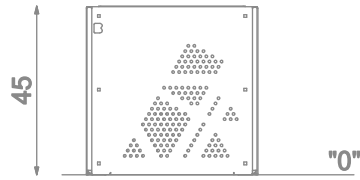

Information about the product

Dimensions	45 x 45 cm
Overall height	45 cm
Availability of spare parts	Yes

1:20

Materials

Solid construction made of blacksteel S235JR, powder galvanized and powder coated.

Perforated stainless steel sheet powder coated.